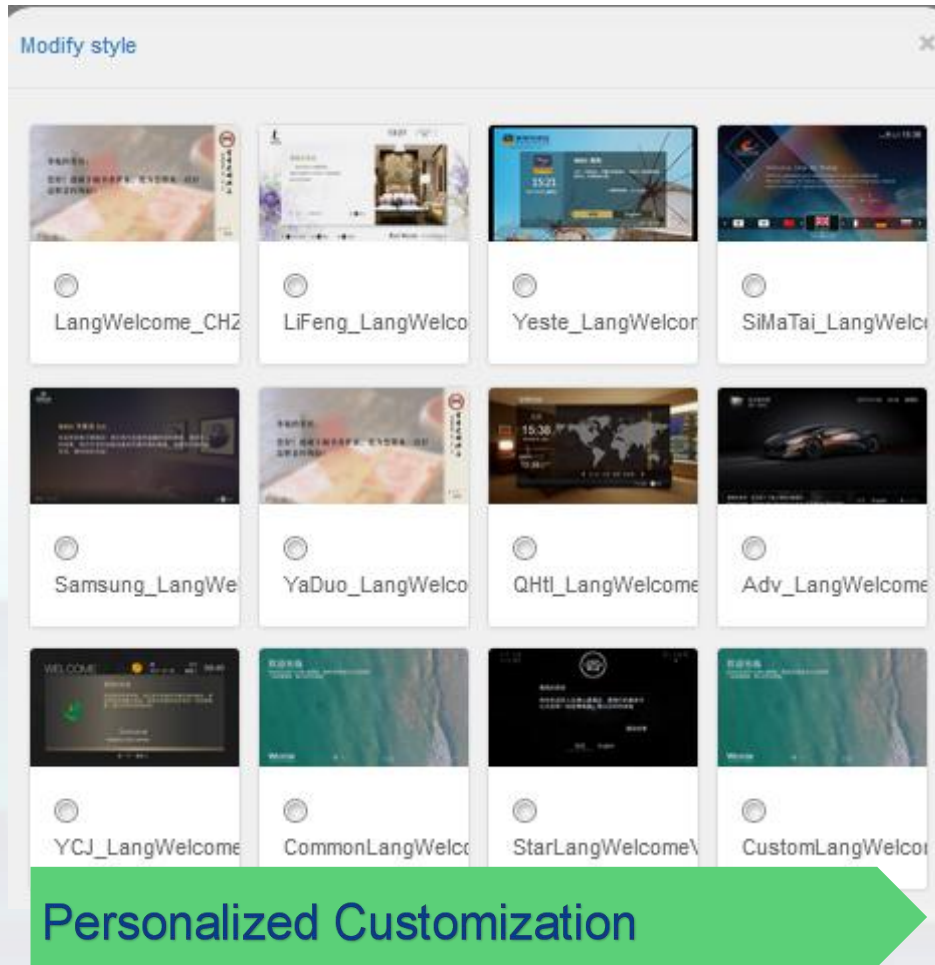

Personalized Customization with thousands of materials

Comparing to other Hotel

normal hotel solution just provide two or three models for choose

Personalized Customization

thousands of materials are available for selection, terminal interface can be customized according to the style that the customer likes

Ultra-high-definition resolution

providing 4K resolution output, and personalized EPG function

APPs Integration

Multiple Apps like Netflix, Youtube, HBO integration on the interface