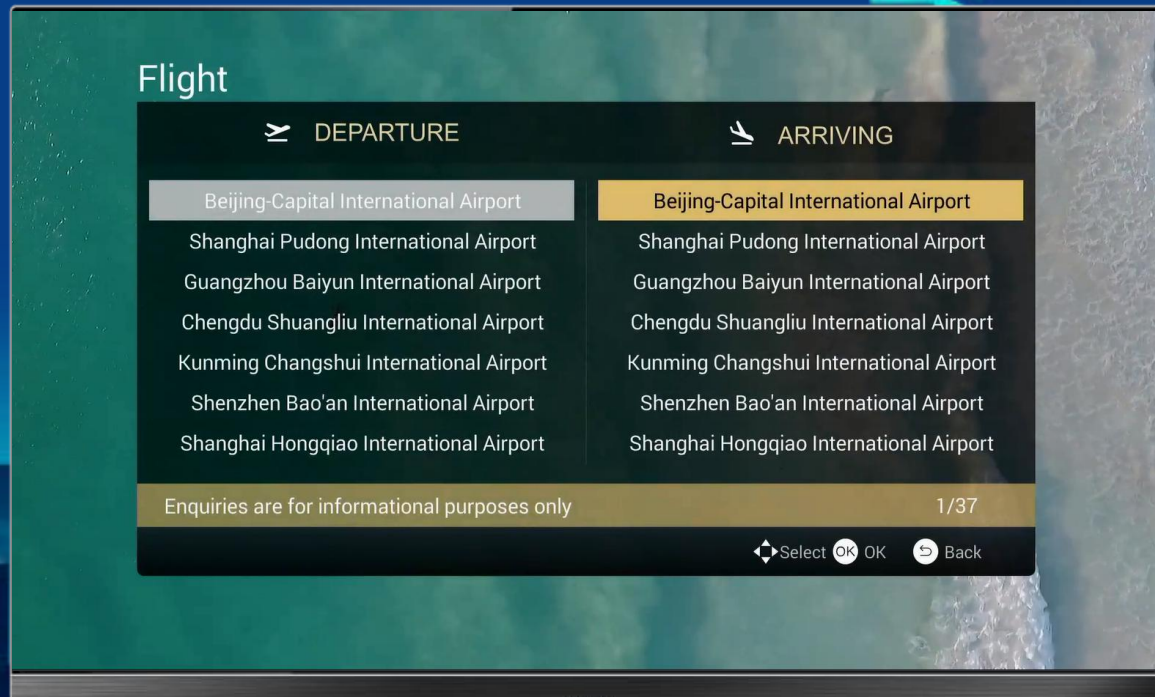

Total: ¥1220.0

◀ ▶ select 返回 back

Air Play

Please Connect WiFi

SSID: Room_888

Password: 11551188

 Android

Please use player with  or  to play.

 iOS

Please use "Airplay" or play with .

Flight

Weather

Wordclock

13:03
2013/12/31

Georgetown

UTC-3 (Paramaribo, Brasilia)