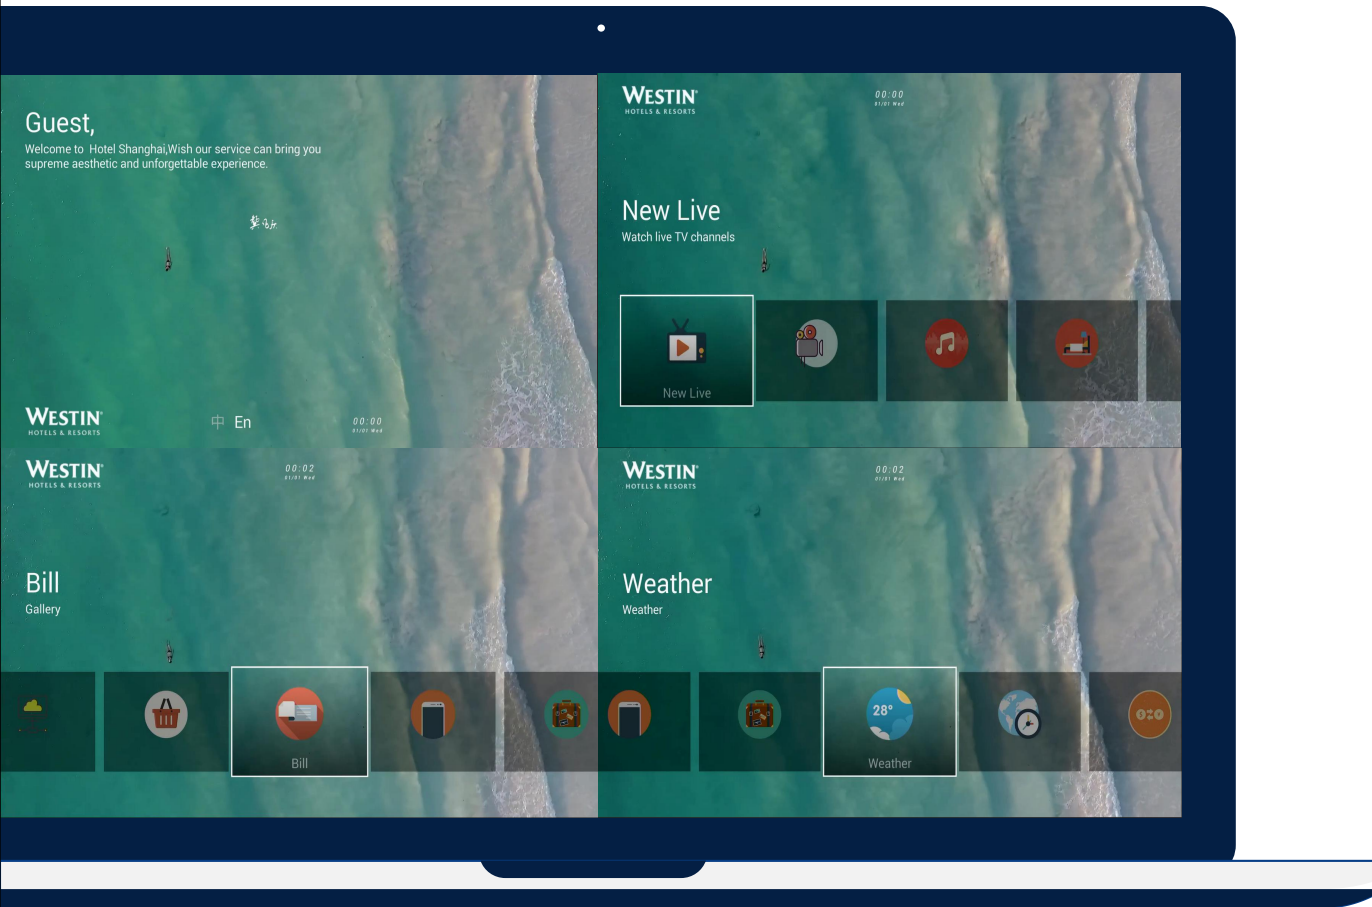

Highlights

Welcome Page

Live TV channels

VOD channels

Room Control

BILL

SHOP

Flight

Air Play