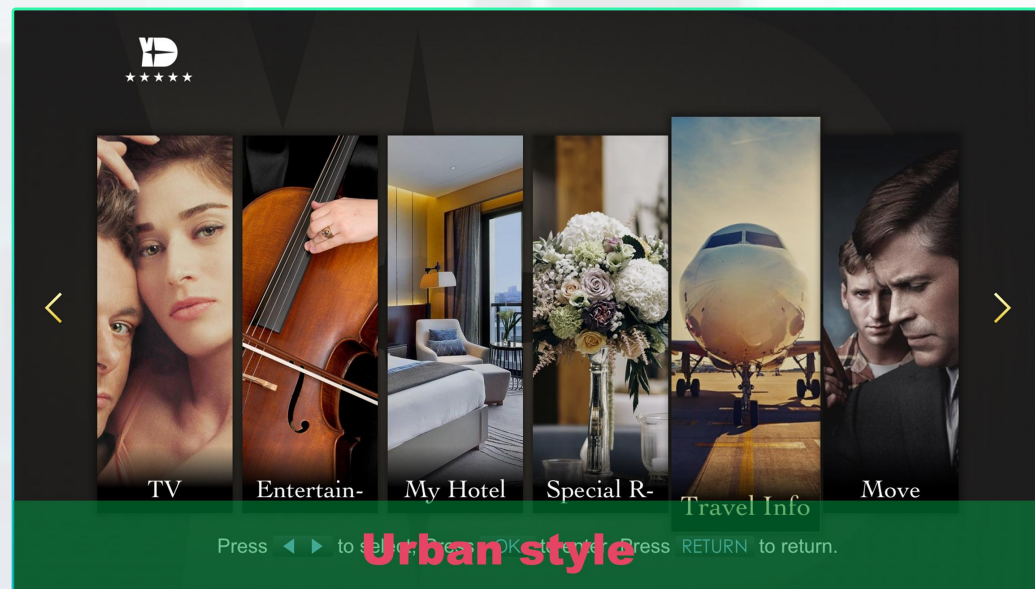

Ultra-high-definition resolution

providing 4K resolution output, and personalized EPG function

APPs Integration

Multiple Apps like Netflix, Youtube, HBO integration on the interface

more style to choose and customized