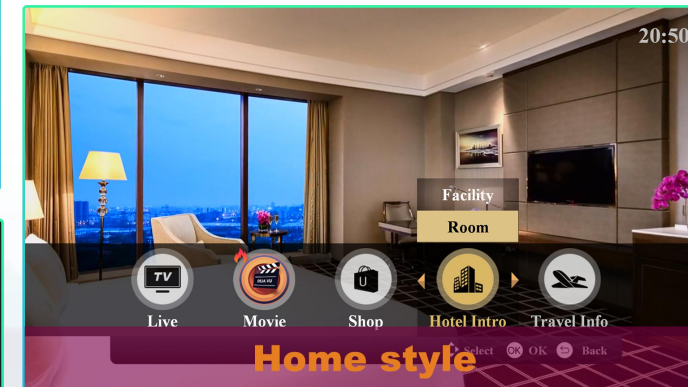

Personalized Customization with thousands of materials

Comparing to other Hotel

normal hotel solution just provide two or three models for choose

Personalized Customization

thousands of materials are available for selection, terminal interface can be customized according to the style that the customer likes

Ultra-high-definition resolution

providing 4K resolution output, and personalized EPG function

APPs Integration

Multiple Apps like Netflix, Youtube, HBO integration on the interface

more style to choose and customized